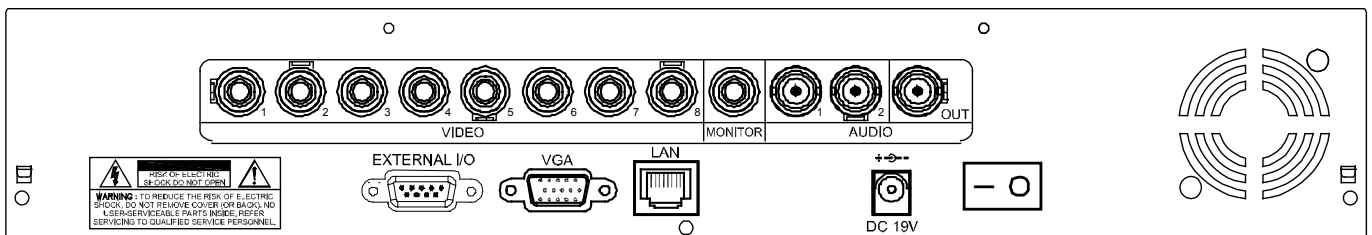

DR082

H.264 DVR

FEATURES

USB Mouse Control with GUI OSD

- ❖ The GUI OSD interface is provided and used with your USB mouse.

Intelligent Motion Trigger Recording

- ❖ Only the channel with an event will be recorded to effectively save a significant amount of hard disk space and have the maximized recording time.
- ❖ Supports pre-alarm recording.

Remote Surveillance

- ❖ Network surveillance via the licensed software "Video Viewer", Internet Explorer, Mozilla Firefox or Google Chrome web browser, and QuickTime player is supported with up to 10 users' login simultaneously.

Remote Independent Operation

- ❖ Channel switching is independent from the local site, allowing users to have private image monitoring remotely.

H.264 Video Compression Technology

- ❖ Highly improves video quality for live, recording, and network.
- ❖ Recording file size is minimized for longest recording time.
- ❖ Lower bit rate required for fastest network transfer.

Backup Function

- ❖ Supports USB flash drive and network backup.

Audio / Video Support

- ❖ 2 audio-in, 1 audio-out to record sounds.
- ❖ Video output for LCD & CRT monitors simultaneously.

REAR PANEL